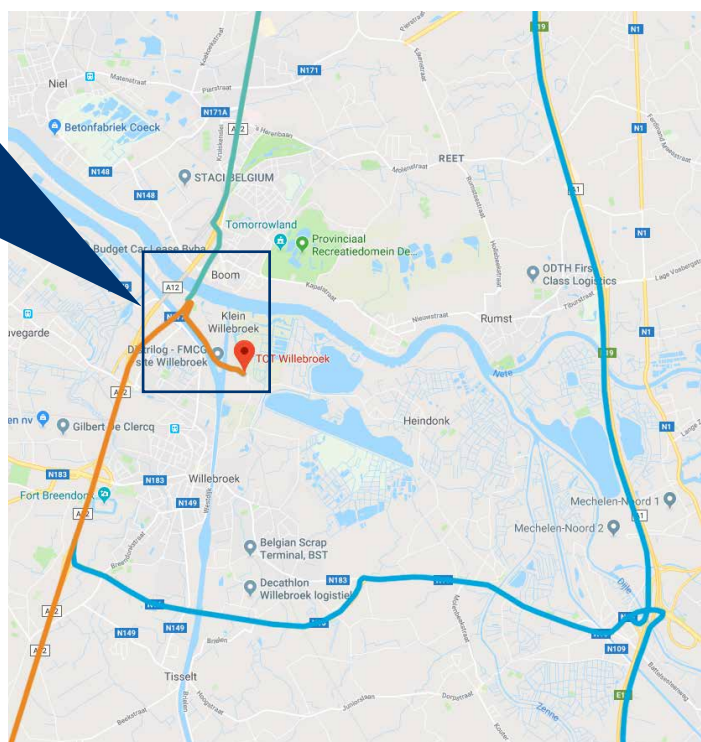

HUTCHISON PORTS BELGIUM

Hutchison Ports Belgium, Victor Dumonlaan 12, IZ 2, 2830 Willebroek, Belgium, +32 (0)3 880 2700

You are (or soon will be) our guest at Hutchison Ports Belgium. Please find underneath the route description coming from the A12 and the E19.

COMING FROM ANTWERP (A12):

1. Take exit 'Boom' (N177)
2. Go over the bridge 'Rupelbrug'
3. At the roundabout, take the third exit (Victor Dumonlaan)
4. Follow the road until you have crossed the yellow/orange bridge
5. Hutchison Ports Belgium is the first company on the right side of the road (Victor Dumonlaan 12)

COMING FROM BRUSSELS (A12):

1. Take exit 'Klein-Willebroek'
2. Take the first exit at the roundabout (go straight, N177)
3. Take the bridge over the channel
4. At the roundabout, take the first exit (Victor Dumonlaan)
5. Follow the road until you have crossed the yellow/orange bridge
6. Hutchison Ports Belgium is the first company at the right side of the road (Victor Dumonlaan 12)

Google Maps

COMING FROM E19:

1. Take exit 'Willebroek' (N16)
2. Follow 'Industriezone 2' until A12
3. Take exit 'Klein-Willebroek'

For further instructions, please see routedescription: Coming from Brussels (A12).