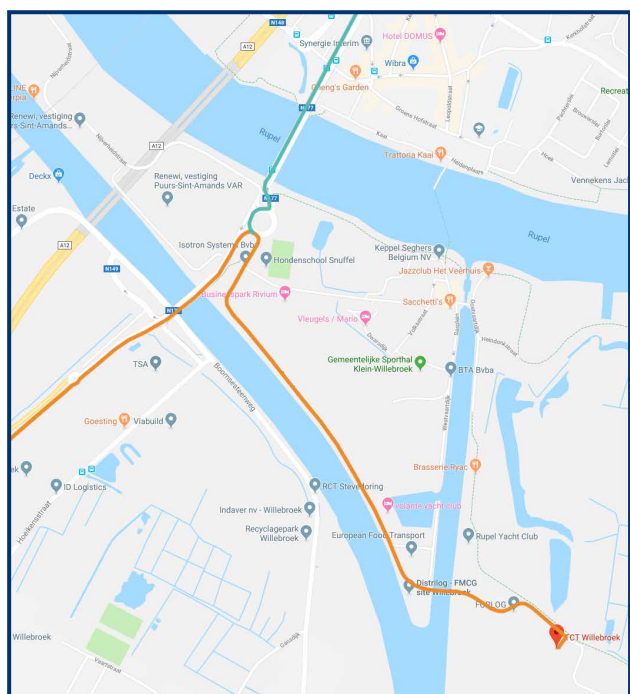

HUTCHISON PORTS BELGIUM

Hutchison Ports Belgium, Victor Dumonlaan 12, IZ 2, 2830 Willebroek, Belgium, +32 (0)3 880 2700

You are (or soon will be) our guest at Hutchison Ports Belgium. Please find underneath the route description coming from the A12 and the E19.

COMING FROM ANTWERP (A12):

1. Take exit 'Boom' (N177)
2. Go over the bridge 'Rupelbrug'
3. At the roundabout, take the third exit (Victor Dumonlaan)
4. Follow the road until you have crossed the yellow/orange bridge
5. Hutchison Ports Belgium is the first company on the right side of the road (Victor Dumonlaan 12)

COMING FROM BRUSSELS (A12):

1. Take exit 'Klein-Willebroek'
2. Take the first exit at the roundabout (go straight, N177)
3. Take the bridge over the channel
4. At the roundabout, take the first exit (Victor Dumonlaan)
5. Follow the road until you have crossed the yellow/orange bridge
6. Hutchison Ports Belgium is the first company at the right side of the road (Victor Dumonlaan 12)

Google Maps

COMING FROM E19:

1. Take exit 'Willebroek' (N16)
2. Follow 'Industriezone 2' until A12
3. Take exit 'Klein-Willebroek'

For further instructions, please see routedescription: Coming from Brussels (A12).