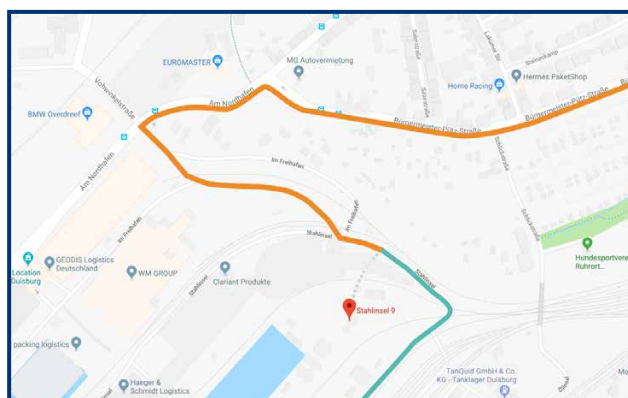

# HUTCHISON PORTS DUISBURG

Hutchison Ports Duisburg, Stahlninsel 9, 47138 Duisburg, Germany, +49 (0)203 80 90 60

You are (or soon will be) our guest at Hutchison Ports Duisburg. Please find underneath the route description coming from the A40 and A59.

#### COMING FROM A59:

1. Take exit no. 8 'DU-Ruhrort Richtung DU-Ruhrort/DU Obermeiderich'.
2. Take the streetfork rightside.
3. Drive to 'Bürgermeister-Pütz Str.'.
4. Drive left to 'Am Nordhafen'.
5. Drive left to 'Am Freihafen'.
6. Drive right to 'Stahlninsel'.

#### COMING FROM A40:

1. Take exit 'Duisburg Häfen/Richtung Duisburg-Häfen/Duisburg Ruhrort'.
2. Drive left to 'Am Schlütershof'.
3. Drive ahead 'Kasslerfeld'.
4. Drive left to 'Am Brink'.
5. Take 3. exit (Ruhrorter Str.) in the roundabout.
6. Drive right to 'Speditionsinsel'.
7. Drive right to 'Alte Ruhrorter Str'.
8. Drive ahead to 'Stahlninsel'.