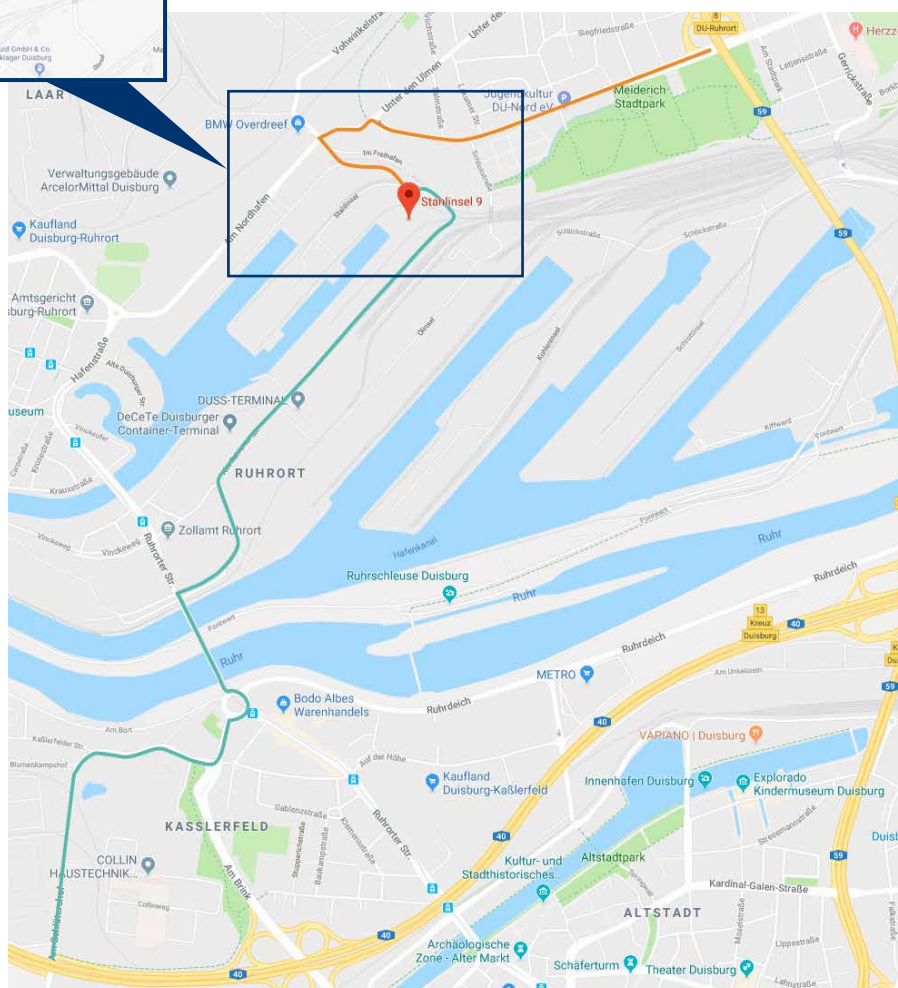

QUESTIONS? Please contact the person you have an appointment with at Hutchison Ports Duisburg with any questions you may have.